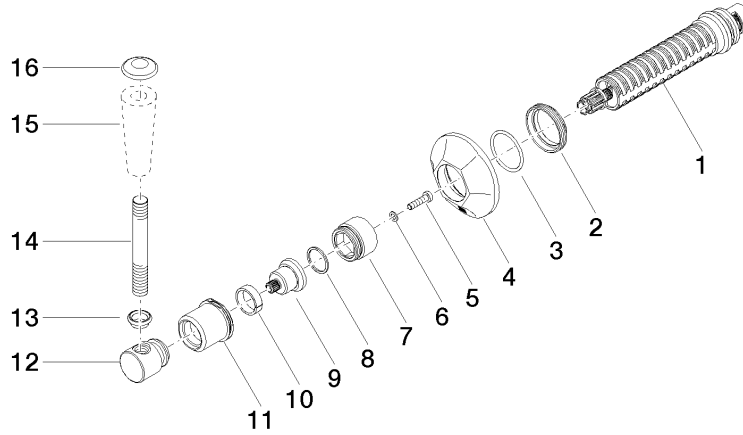

ST 060 401 0371

- rosette Ø 60 mm
- head part with cut-to-length spindle and sleeve

Individual components of this set

You need the following components for this set

1x 11 170 370-09

1x 36 608 371-09

MADISON Wall valve clockwise closing 3/4" - Durabronss (23kt Gold)

IAPMO\_4976 (1). WRAS\_2010066.

ST 060 401 0371

**Spare parts list**

| No. | Item Number        | Name   | Quantity used | Delivery time |
|-----|--------------------|--|---------------|---------------|
| 1   | 90 90 03 127 00 90 | top  | 1             | 2             |
| 2   | 09 23 10 125-00    | nut  | 1             | 10            |
| 3   | 90 14 10 063 00 90 | seal   | 1             | 2             |
| 4   | 09 27 37 102-09    | rosette                                      | 1             | 40            |
| 5   | 09 30 30 069 90    | screw  | 1             | 2             |
| 6   | 09 30 11 194 90    | disc   | 1             | 2             |
| 7   | 09 18 30 007-09    | sleeve                                       | 1             | 60            |
| 8   | 90 28 10 030 00 90 | ring   | 1             | 2             |
| 9   | 09 12 12 064-09    | base   | 1             | 60            |
| 10  | 90 14 15 021 00 90 | ring   | 1             | 2             |
| 11  | 09 21 02 161-09    | cover  | 1             | 40            |
| 12  | 09 20 37 101-09    | handle                                       | 1             | 40            |
| 13  | 09 20 37 001-09    | handle                                       | 1             | 40            |
| 14  | 09 28 22 013 90    | pipe   | 1             | 2             |
| 15  | 11 170 370-09      | MADISON Lever insert - Durabronz (23kt Gold) | 1             | 40            |
| 16  | 09 30 30 062-09    | screw  | 1             | 40            |