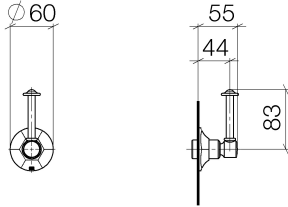

ST 060 401 0371

- rosette Ø 60 mm
- head part with cut-to-length spindle and sleeve

Individual components of this set

You need the following components for this set

1x 11 170 370-09

1x 36 608 371-09

MADISON Wall valve clockwise closing 3/4" - Durabronss (23kt Gold)

---

MADISON

ST 060 401 0371

MADISON Wall valve clockwise closing 3/4" - Durabronss (23kt Gold)

---

MADISON

ST 060 401 0371

ST 060 401 0371